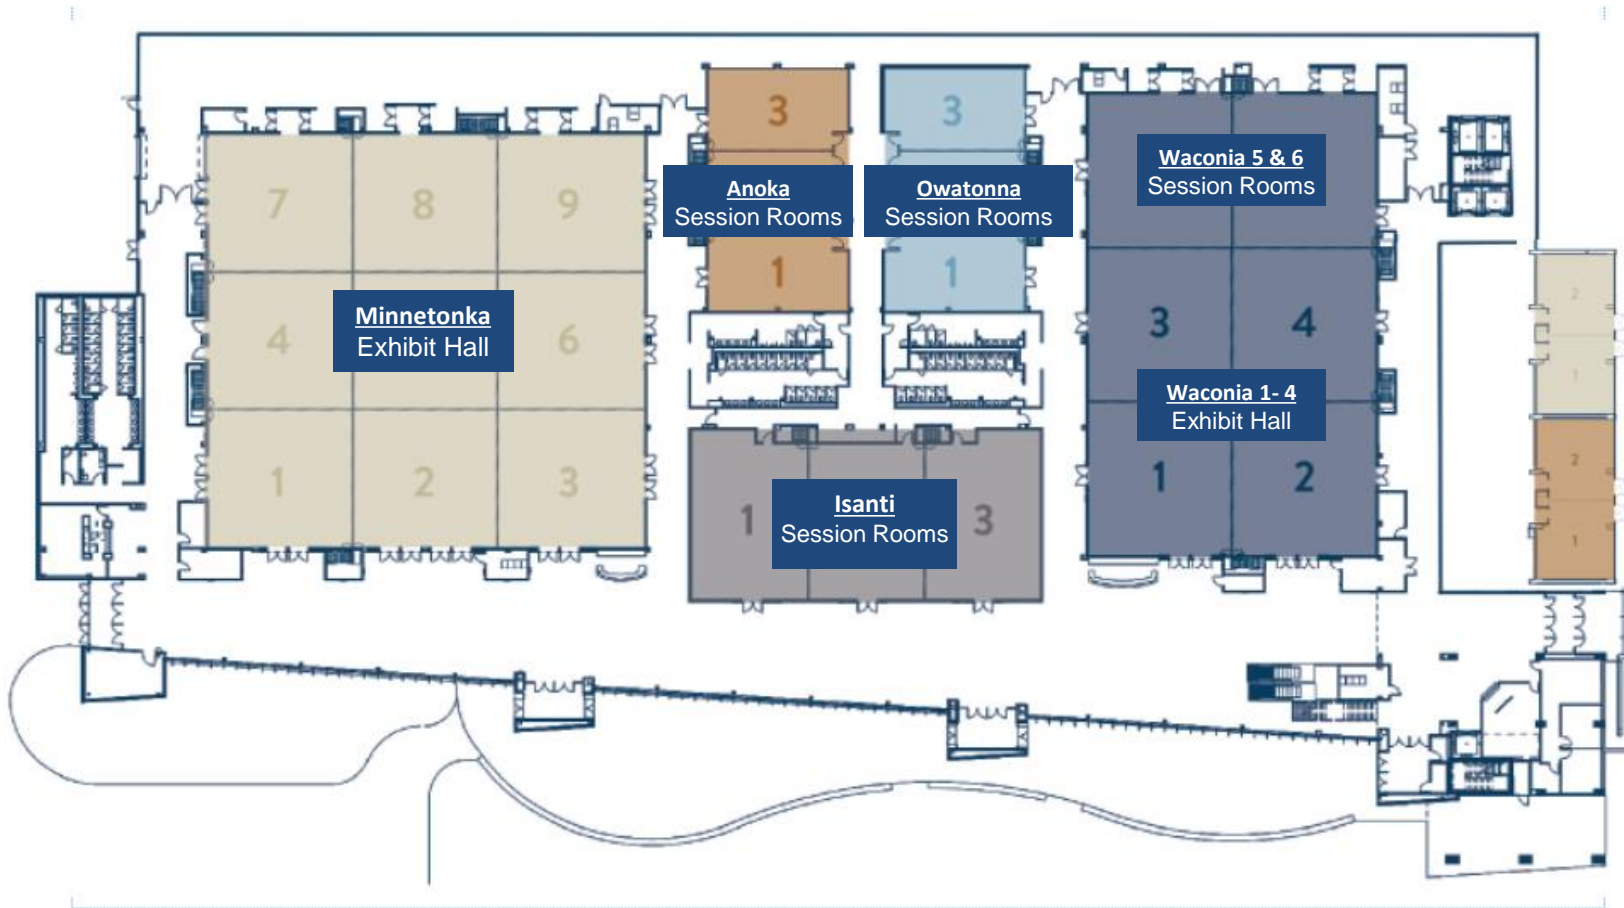

# Minnesota Safety & Health Conference Floor Plan

MYSTIC LAKE  
CENTER